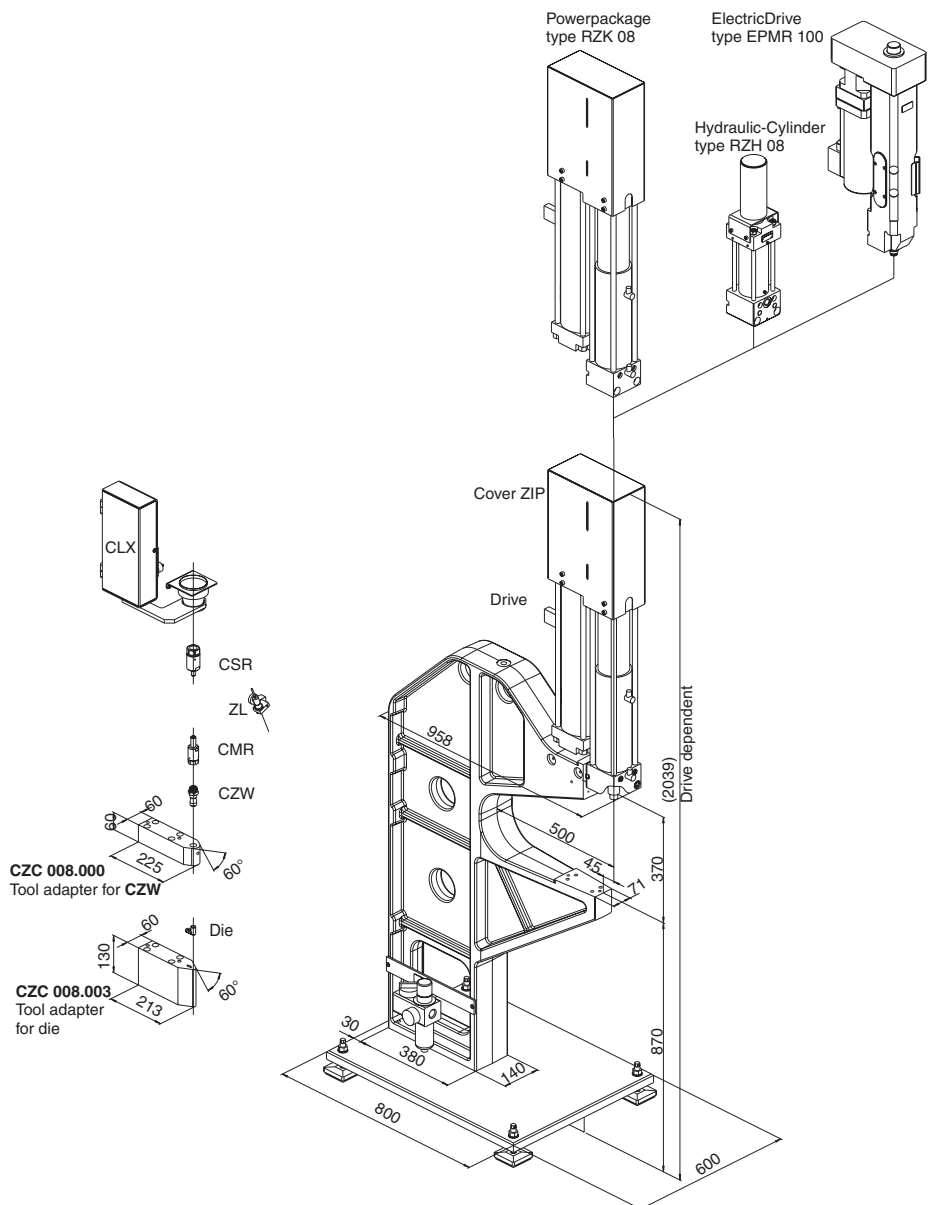

C-frame presses

Series CEC

Picture shows:
Stable economical cast iron construction with large working area.

Example: press CEC

consisting of:

- CEC..... TOX®-Press
- Drive TOX®-Powerpackage
RZK/RZH/RZS/EPMR
- CLX safety device (see page 16)
- STE safety control
- CSR..... punch stripper
- CZP fixture
- CMR..... die stripper
- CZW fixture
- CZC..... fixture

Additional Accessories

- ZL target feature with light spot
(see page 16)

TOX®-Press CEC

order number	max. press force kN (t)	TOX®-Powerpackage
CEC 008.100	84 (8.4)	RZK 08