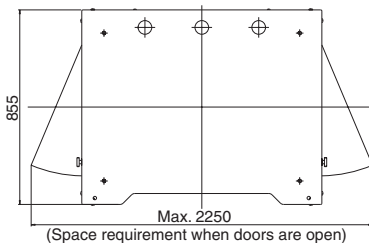

Universal base frame UUM

Table size: 1055 x 855 mm
 Table height: 775 - 950 mm adjustable
 Load capacity: max. 1000 kg (2200 lbs) total press weight
 Weight: 250 kg (550 lbs)
 Standard color: TOX® green

- Accepts 2-hand control panels: STE 003; STE 325; STE 336 and pneumatic control panel STP 03.
- Integrated cabinets at both sides provide space for the installation of controls or electric components.
- If needed, external cabinets can be mounted at the sides instead.