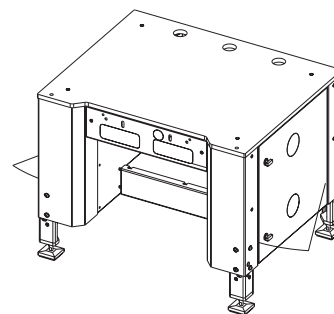

Universal base frame UUM

Table size: 1055 x 855 mm
 Table height: 775 - 950 mm adjustable
 Load capacity: max. 1000 kg (2200 lbs) total press weight
 Weight: 250 kg (550 lbs)
 Standard color: TOX® green

- Accepts 2-hand control panels: STE 003; STE 325; STE 336 and pneumatic control panel STP 03.
- Integrated cabinets at both sides provide space for the installation of controls or electric components.
- If needed, external cabinets can be mounted at the sides instead.