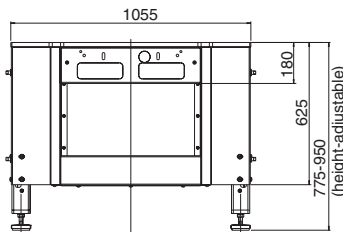

Universal base frame UUM

Table size: 1055 x 855 mm
 Table height: 775 - 950 mm adjustable
 Load capacity: max. 1000 kg (2200 lbs) total press weight
 Weight: 250 kg (550 lbs)
 Standard color: TOX® green

- Accepts 2-hand control panels: STE 003; STE 325; STE 336 and pneumatic control panel STP 03.
- Integrated cabinets at both sides provide space for the installation of controls or electric components.
- If needed, external cabinets can be mounted at the sides instead.