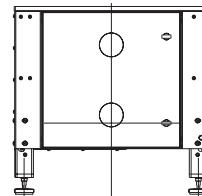

Universal base frame UUM

Table size: 1055 x 855 mm
 Table height: 775 - 950 mm adjustable
 Load capacity: max. 1000 kg (2200 lbs) total press weight
 Weight: 250 kg (550 lbs)
 Standard color: TOX® green

- Accepts 2-hand control panels: STE 003; STE 325; STE 336 and pneumatic control panel STP 03.
- Integrated cabinets at both sides provide space for the installation of controls or electric components.
- If needed, external cabinets can be mounted at the sides instead.